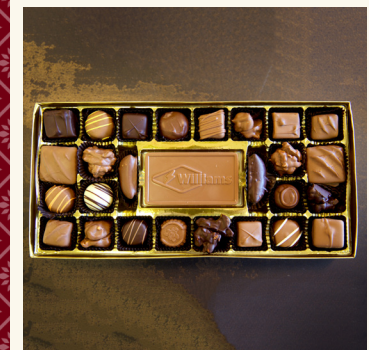

27 pc. Business Card Assortment   **$30.95**
Approx. 15 oz.

CUSTOMIZATION AVAILABLE!

NO Minimums Required. Call for Pricing and Details.

Everyday Business Card Options Include:

Candy House Gourmet	Happy Birthday	Good Luck	Thank You for Sharing Our Joy	Thanks for Your Business
Thank You	Welcome	You're The Best	Congratulations	#1 Client
I Love You	Happy Anniversary	Get Well Soon	Thinking of You	*Seasonal Sentiments Available

Pricing & Product availability subject to change without notice. Reserves All Rights.

candyhousegourmet.com | 417.623.7171 | @candyhousegourmet